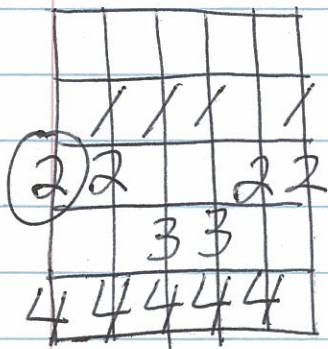

⑥⑤④③②①
E A D G B E

Pentatonic

major scale

Warm up - Play 1234 on all the strings, climb up the neck.
Then 4321 on all the strings, climb down the neck.

Finger Exercises - 1-2, 1-3, 1-4, 2-3, 2-4
and 3-4