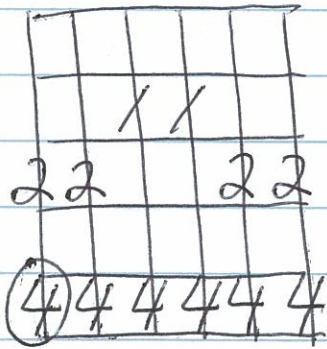

⑥⑤④③②①
E A D G B E

Pentatonic

major scale

Warm up - Play 1234 on all the strings, climb up the neck.
Then 4321 on all the strings, climb down the neck.

Finger Exercises - 1-2, 1-3, 1-4, 2-3, 2-4
and 3-4