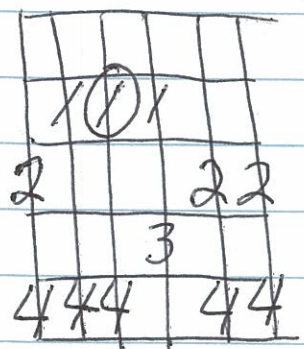

⑥⑤④③②①
E A D G B E

Pentatonic

major scale

Warm up - Play 1234 on all the strings, climb up the neck.
Then 4321 on all the strings, climb down the neck.

Finger Exercises - 1-2, 1-3, 1-4, 2-3, 2-4
and 3-4