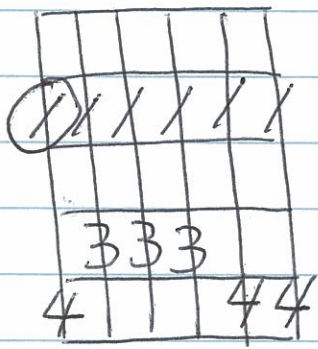

⑥⑤④③②①
E A D G B E

Pentatonic

major scale

Warm up - Play 1234 on all the strings, climb up the neck.
Then 4321 on all the strings, climb down the neck.

Finger Exercises - 1-2, 1-3, 1-4, 2-3, 2-4
and 3-4